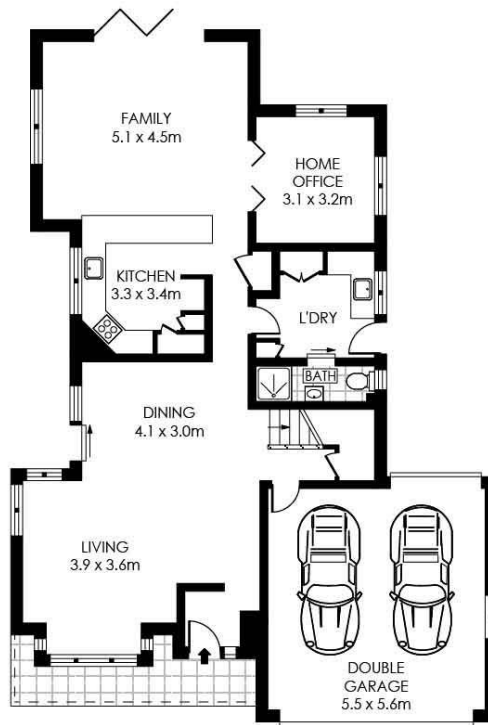

On the lower level there are multiple living and entertaining spaces on offer with a lounge room to the front and separate family to the rear which flows seamlessly to the outdoors. At the heart of the home you will find a luxury kitchen featuring quality appliances and inclusions.

On the upper level there are three bedrooms, all with built in robes and ceiling fans. The master features an en-suite bathroom, walk in robe and balcony with district views and water glimpses.

- Dining options include a formal area to the front, breakfast bar and undercover alfresco space
- Luxury kitchen features Patini benchtop, soft close hinges and high quality appliances

Contact Agent

Type : House
Sold Date : Saturday, 27th March 2021

Sebastian Viteri

0295452220

SITE PLAN
(NOT TO SCALE)

FIRST FLOOR

GROUND FLOOR

SCALE (METRES)

PLANS SHOWN ONLY INDICATIVE OF LAYOUT. DIMENSIONS ARE APPROXIMATE.
Floor plans by www.remaustralia.com
Ref. No: 14478

22 TAFT PLACE, BONNET BAY

22 Taft Place, Bonnet Bay NSW