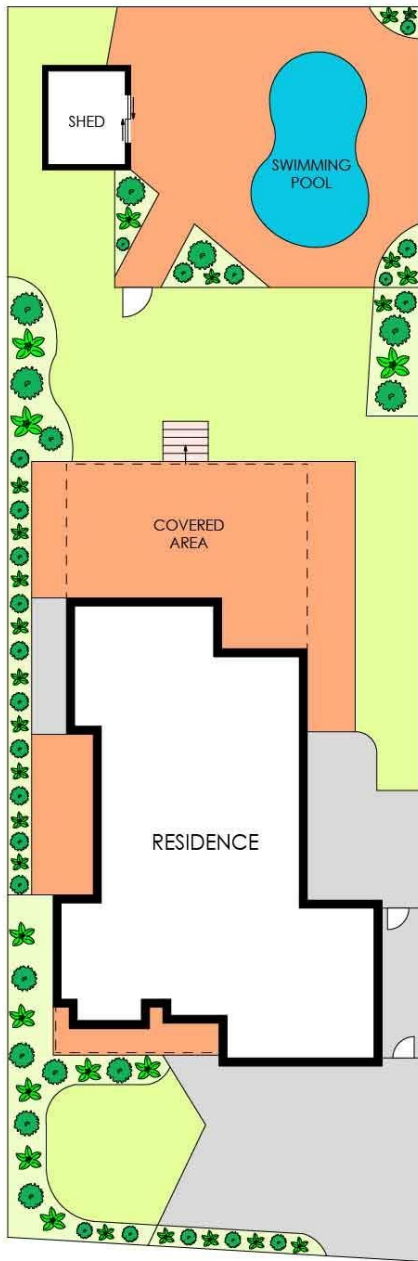

SITE PLAN
(NOT TO SCALE)